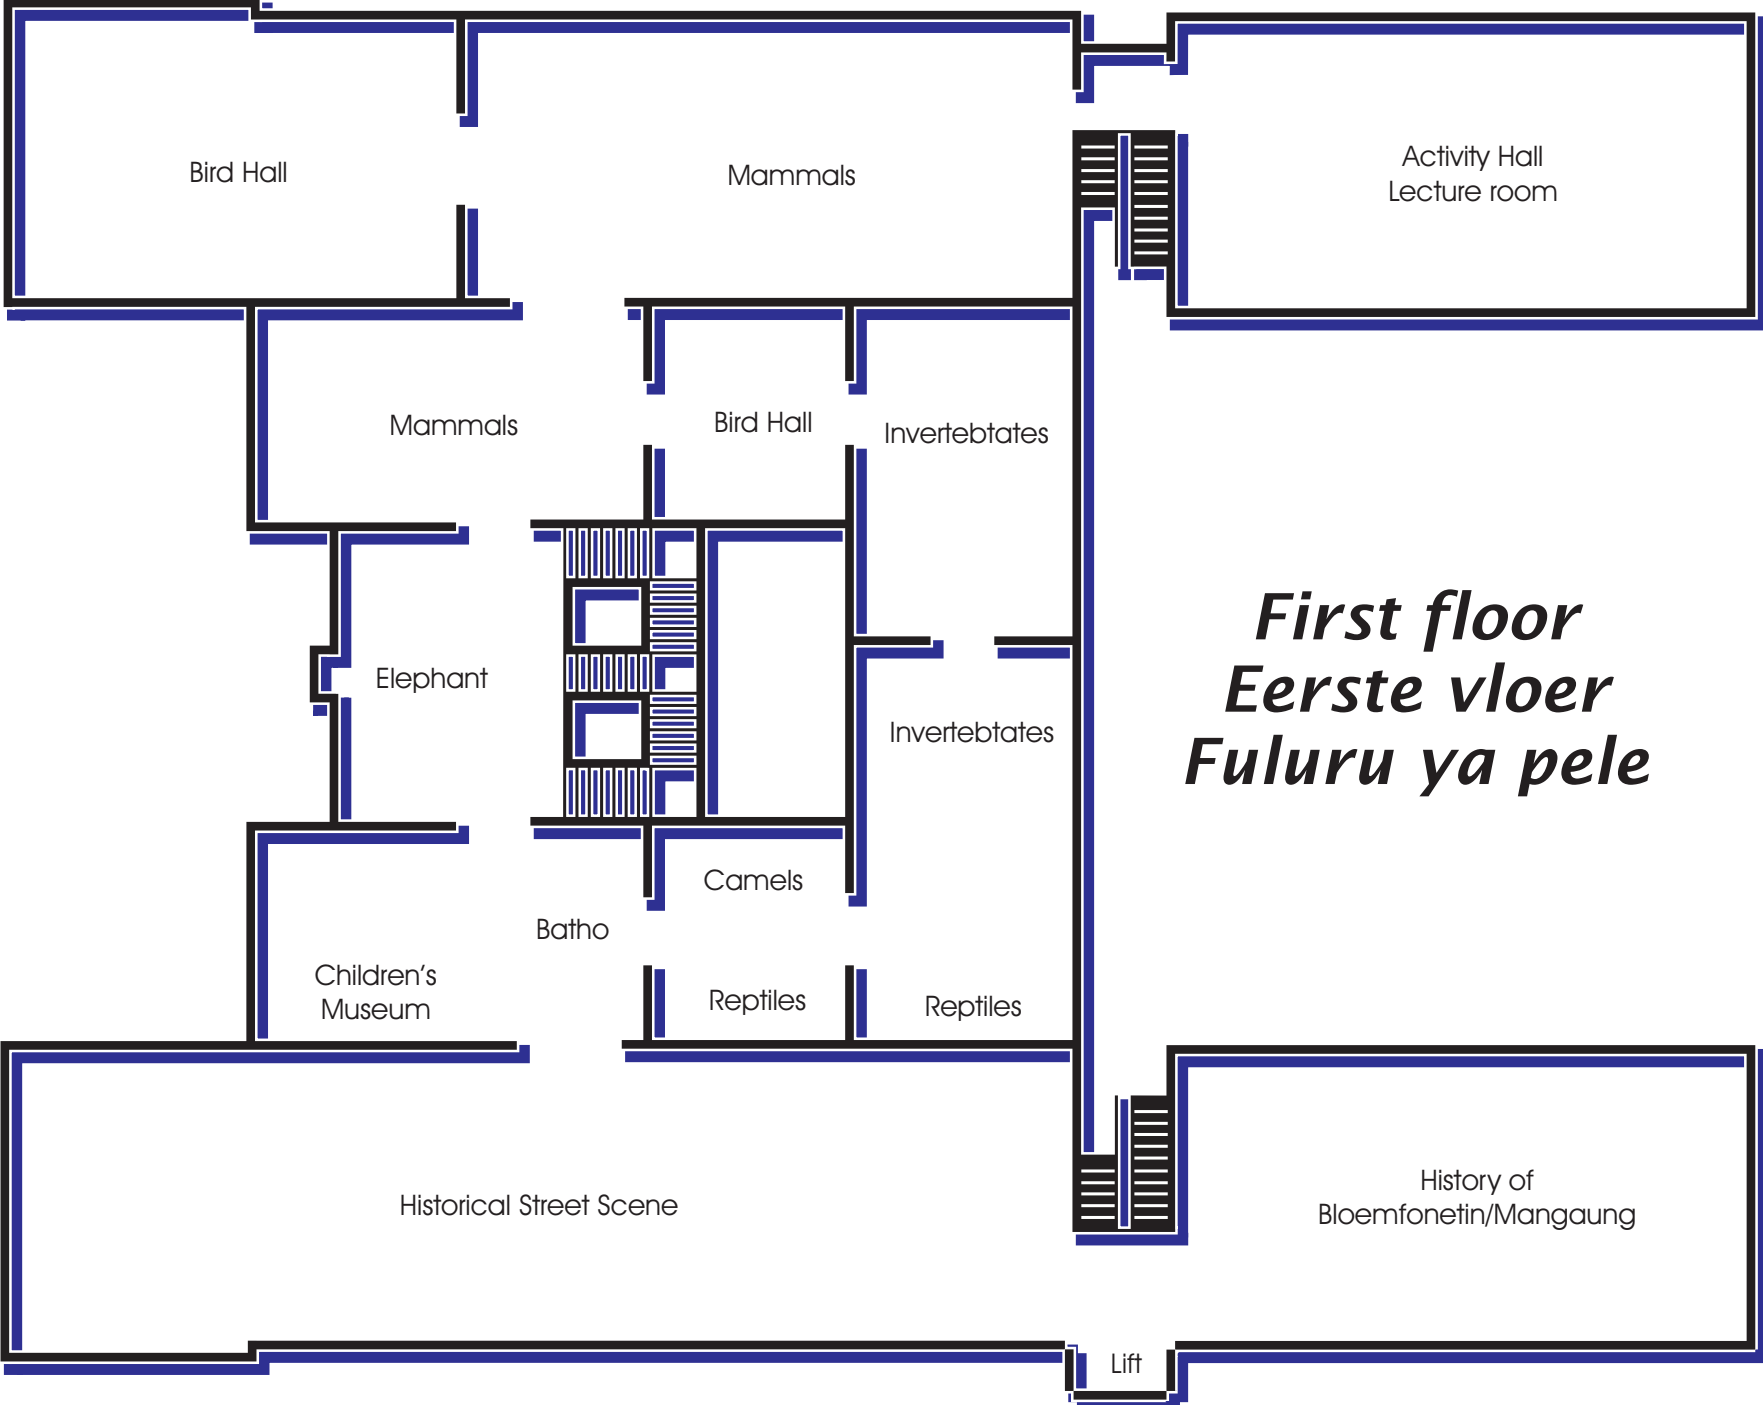

Palaeontology Hall

Auditorium

Geology

Solar System

Emergency Exit

Entrance
Ingang
Makeno

*Ground floor
Grondvloer
Fuluru e fatshe*

Giraffe

Shop

Emergency Exit

National Symbols

Dreyer Hall

Archaeology Hall

Antropology Hall

Lift

*First floor
Eerste vloer
Fuluru ya pele*

Bird Hall

Mammals

Activity Hall
Lecture room

Mammals

Bird Hall

Invertebrates

Elephant

Invertebrates